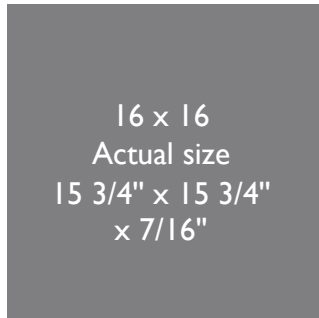

DIMENSIONS

11-3/4"

Single Bull Nose
12" x 12"

11-3/4"

Safety Surface Bull Nose
12" x 12"

11-3/4"

Step Nose
12" x 12"

11-3/4"